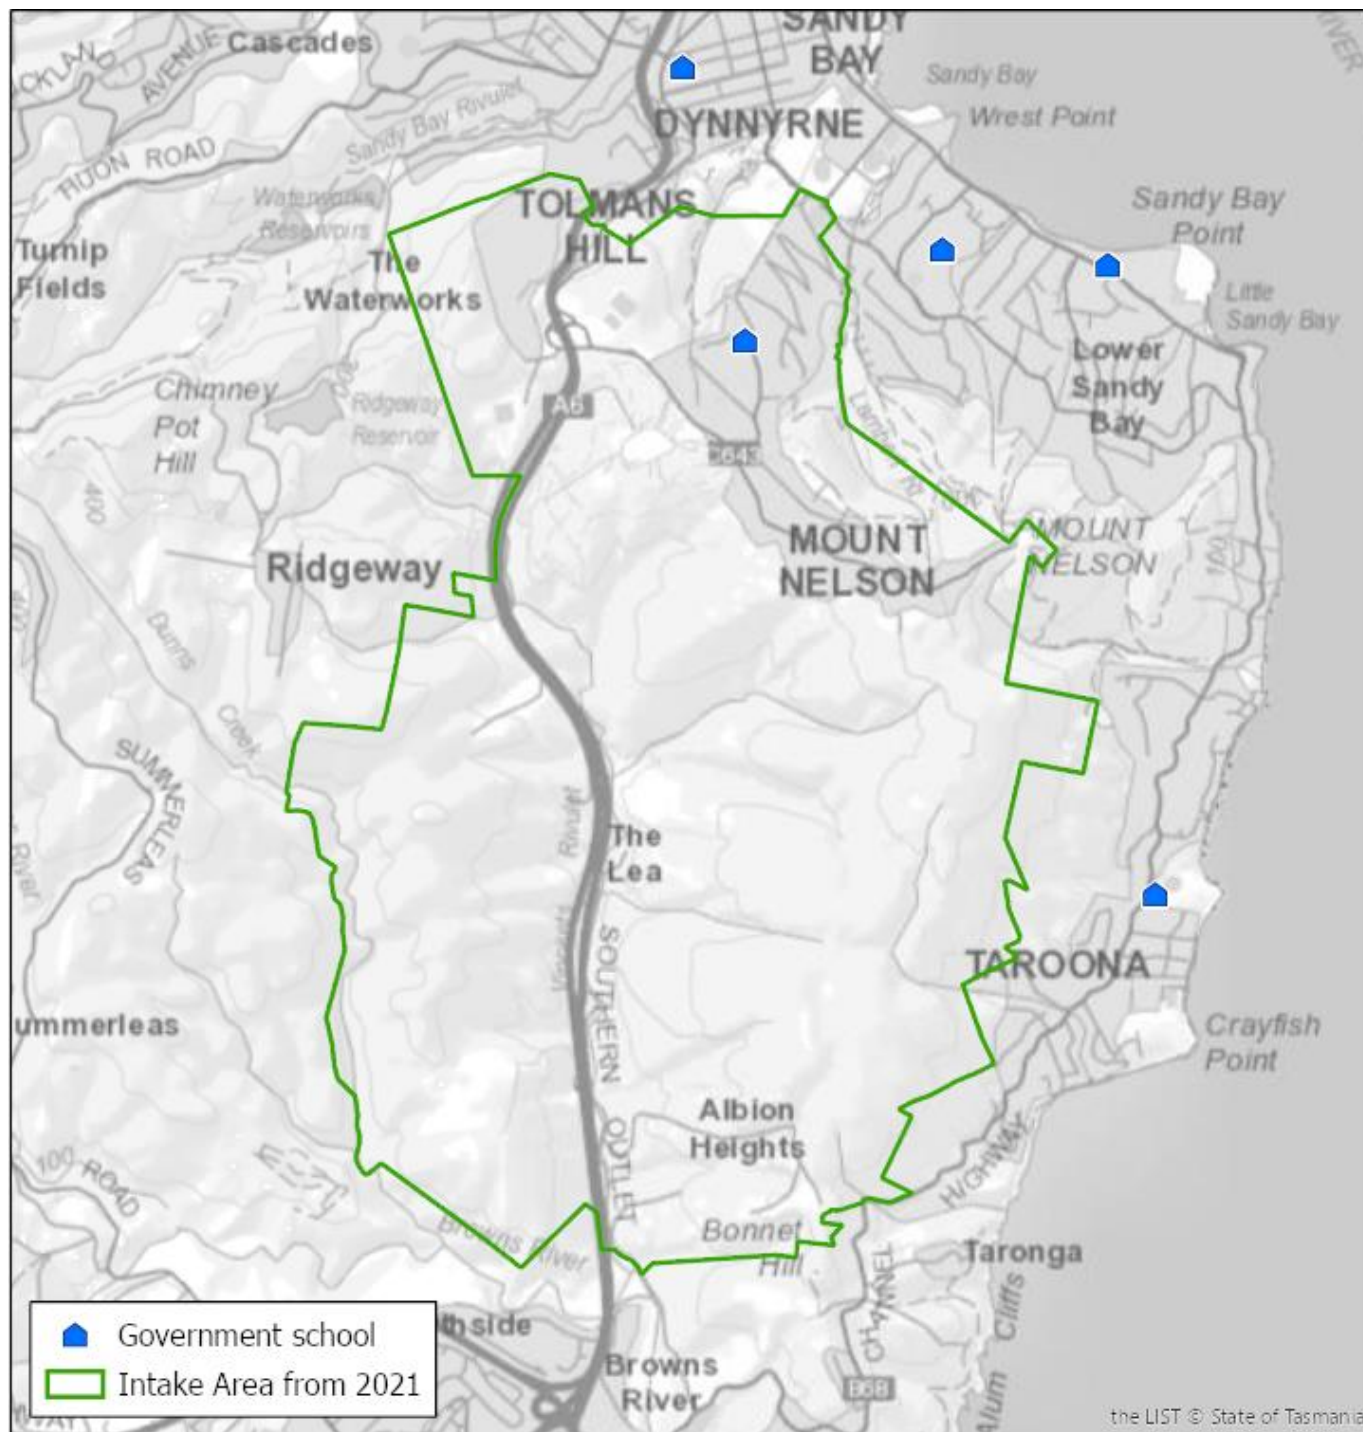

Intake Area from 2021

Mount Nelson Primary School

To see a more detailed map or search for an address please go to

<https://arcg.is/1vi4LT>

For further information please contact
Learning.Services.S@education.tas.gov.au